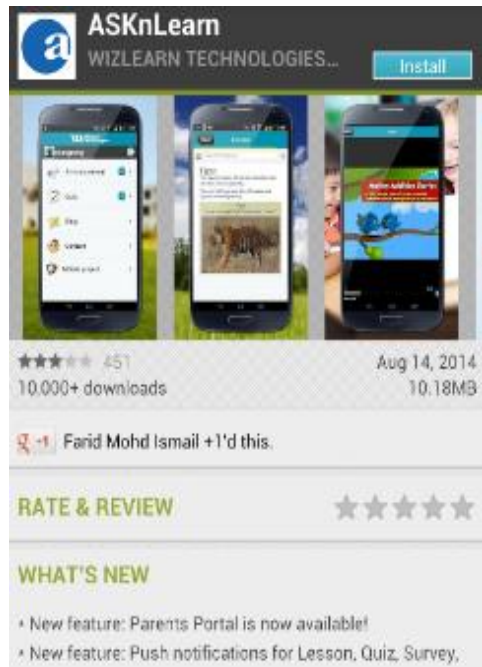

# Installing ASKnLearn app on IOS

1. Launch  'App Store' on your device
2. Type in 'ASKnLearn' within the search field to minimize search
3. Select  to download

Preview of latest version:

- \* New feature: Parents Portal is now available!
- \* New feature: Push notifications for Lesson, Quiz, Survey, Announcement and Attendance
- \* New feature: Now you can create new Announcements!
- \* New feature: Commenting feature in Announcement
- \* Improved: Reliability and performance

# Installing ASKnLearn app on Android

1. Launch  'Play Store' on your device
2. Type in 'ASKnLearn' within the search field to minimize search

3. Select

to download

Preview of latest version:

# To Login (APP)

1. Launch the ASKnLearn APP on your mobile/tablet device
2. Select the school
3. Key in your child's NRIC (small caps) in the Userid field.
4. If you're logging in for the first time, key in "parents" as the password.