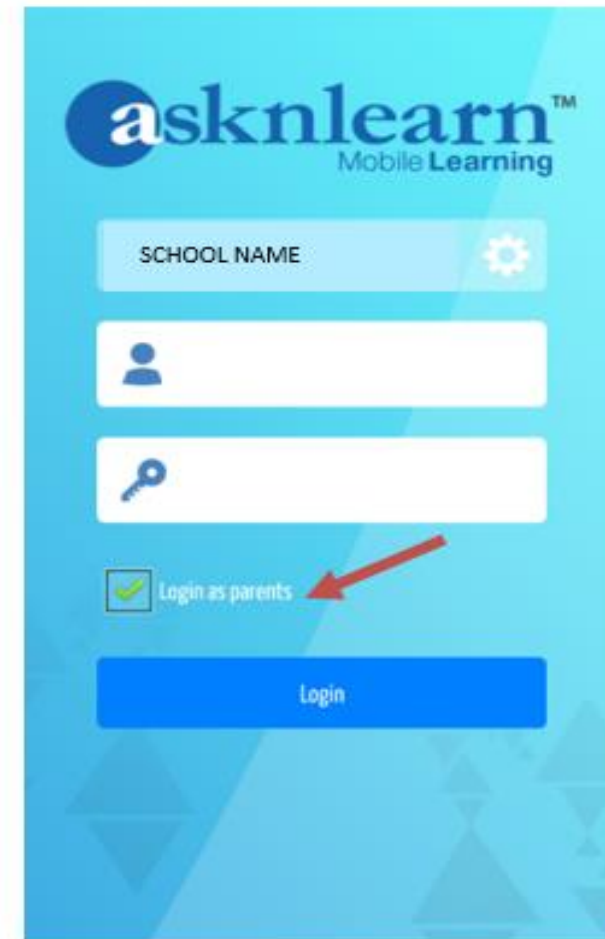

# To Login (desktop site)

1. Key in your child's NRIC (small caps) in the Userid field.
2. If you're logging in for the first time, key in "parents" as the password.

The screenshot shows the asknlearn login interface. At the top is the asknlearn logo. Below it is a red-bordered box containing the text "Parent Login". Underneath are two input fields: "Enter your Child's User ID" and "Enter your password". A green "Sign In" button with a right-pointing arrow icon is positioned below the input fields. At the bottom left, there is a "Computer Check" checkbox which is checked. At the bottom right, there is a "Forgot Password" link with a question mark icon. A dark blue button labeled "Login as Students/Teachers" with a person icon is located at the very bottom.

# Installing ASKnLearn app on IOS

1. Launch  'App Store' on your device
2. Type in 'ASKnLearn' within the search field to minimize search
3. Select  to download

Preview of latest version:

- \* New feature: Parents Portal is now available!
- \* New feature: Push notifications for Lesson, Quiz, Survey, Announcement and Attendance
- \* New feature: Now you can create new Announcements!
- \* New feature: Commenting feature in Announcement
- \* Improved: Reliability and performance

# Installing ASKnLearn app on Android

1. Launch  'Play Store' on your device
2. Type in 'ASKnLearn' within the search field to minimize search

3. Select

to download

Preview of latest version:

# To Login (APP)

1. Launch the ASKnLearn APP on your mobile/tablet device
2. Select the school
3. Key in your child's NRIC (small caps) in the Userid field.
4. If you're logging in for the first time, key in "parents" as the password.